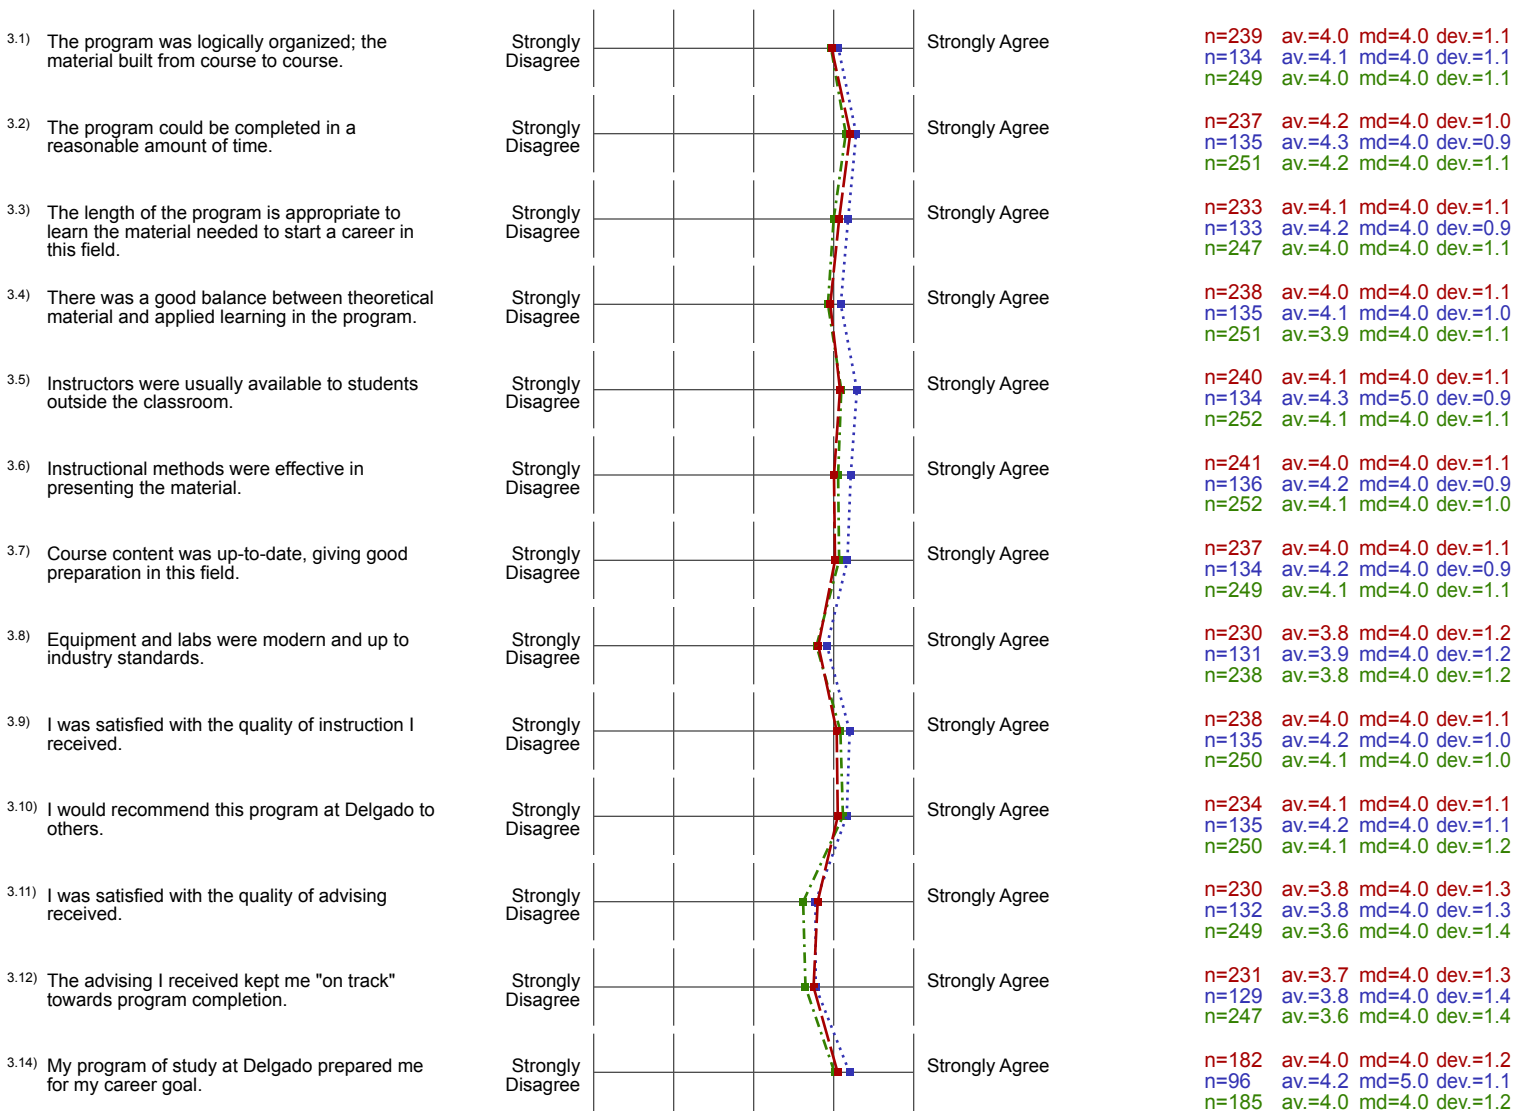

Profile

█ **Compilation:** Graduate Follow-Up Survey AY 2014-2015
█ **Comparative line:** Graduate Follow-Up Survey AY 2012-2013
█ **Comparative line:** Graduate Follow-Up Survey AY 2013-2014
█ **Compilation:** Graduate Follow-Up Survey AY 2012-2013
█ **Compilation:** Graduate Follow-Up Survey AY 2013-2014

Values used in the profile line: Mean

3. GFU: Level of Satisfaction with your educational experience at Delgado.

(* Note: If the number of responses to a question is too low the evaluation will not be displayed in the profile line.